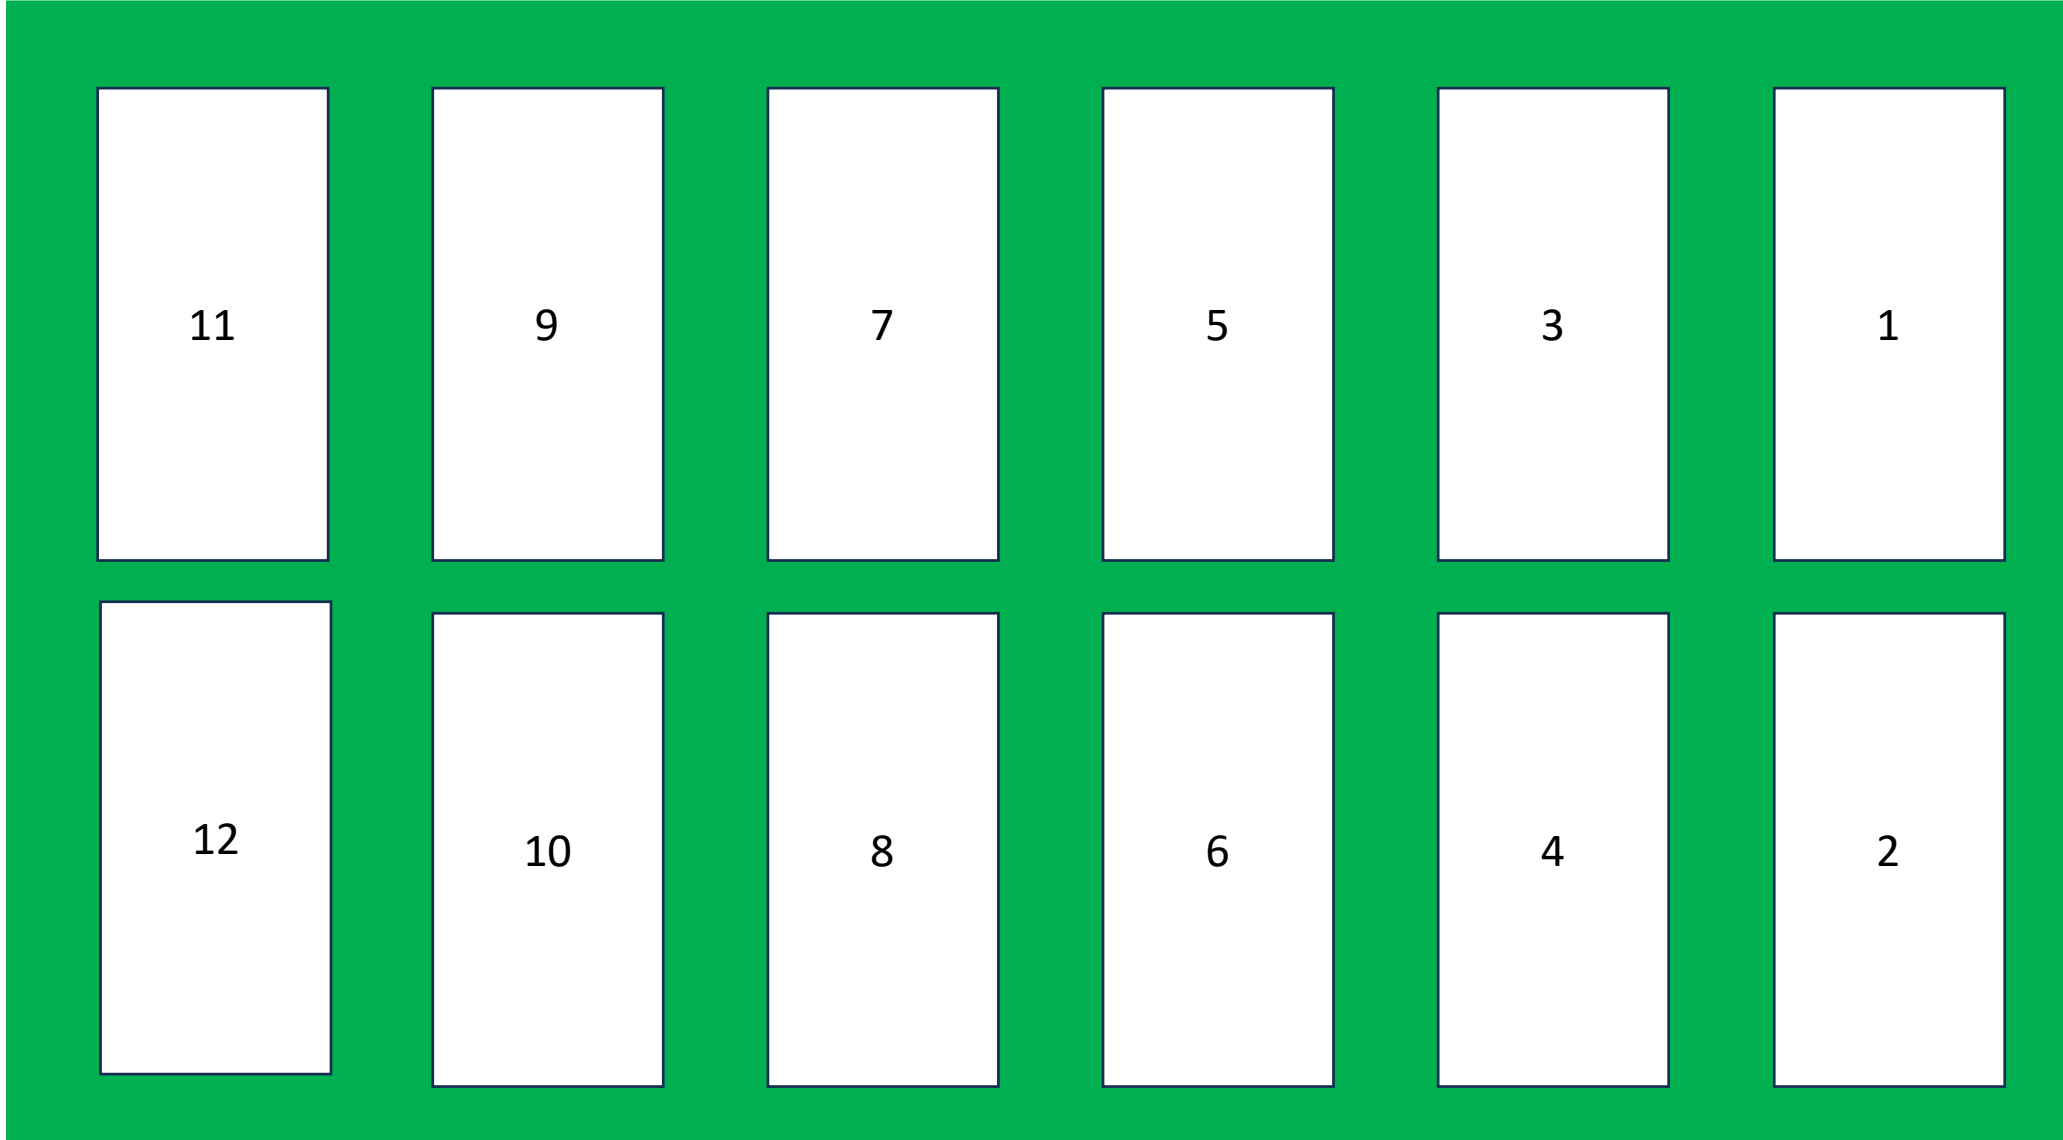

Karl Braun Drive

Building 38

Parking